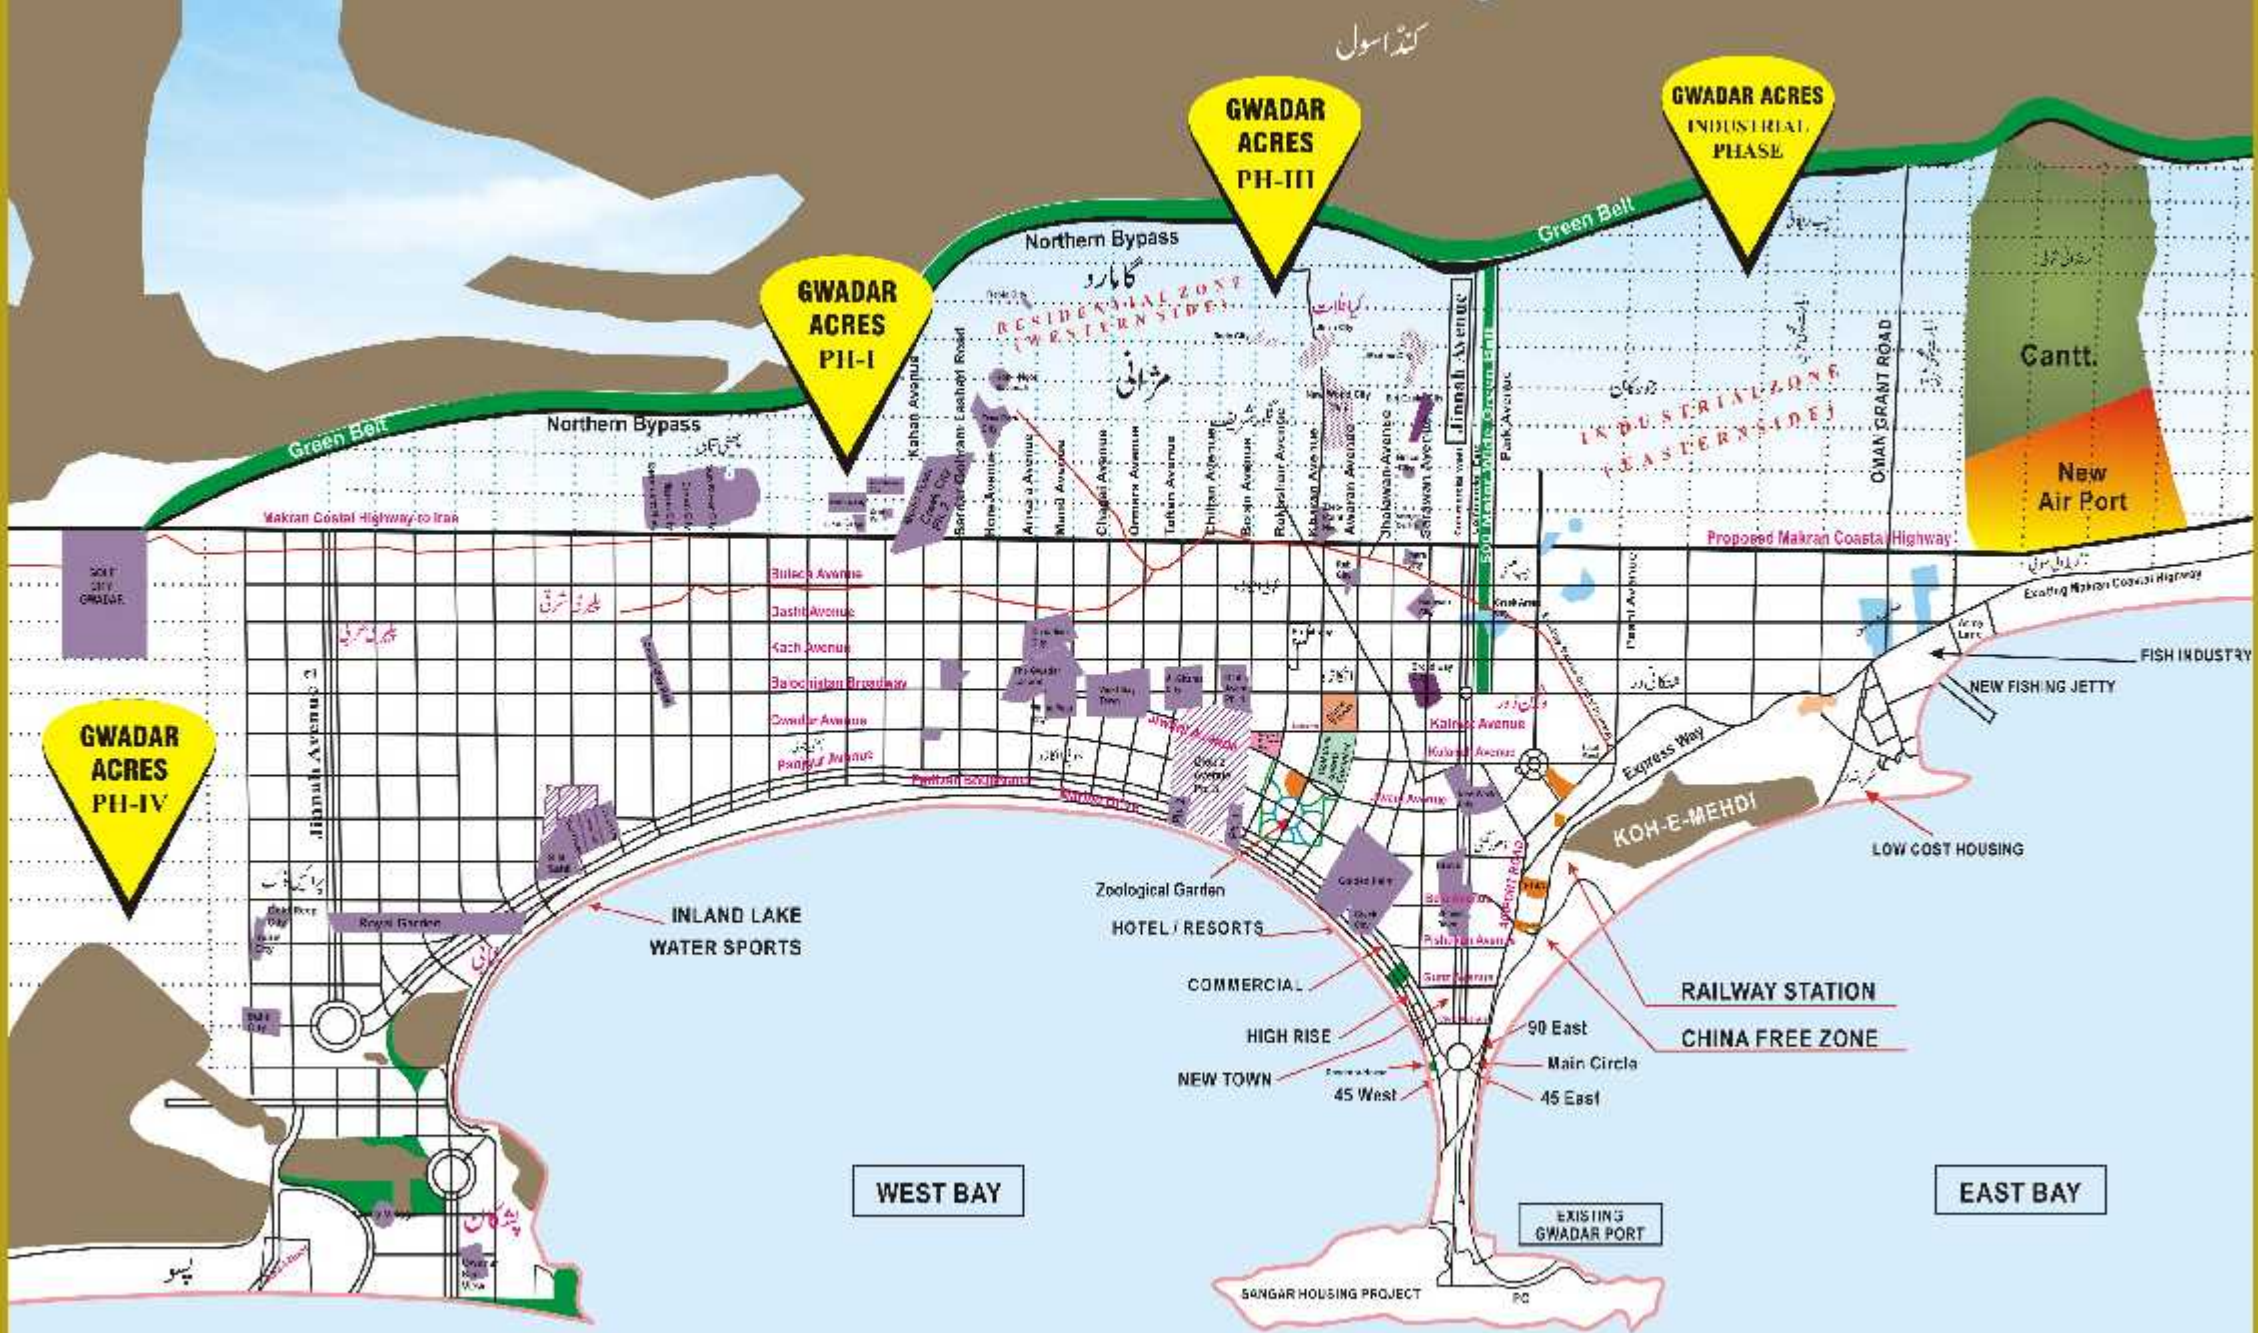

GWADAR MASTER PLAN

GWADAR ACRES PH-IV

GWADAR ACRES PH-I

GWADAR ACRES PH-III

GWADAR ACRES INDUSTRIAL PHASE

WEST BAY

EAST BAY

EXISTING GWADAR PORT

RAILWAY STATION
CHINA FREE ZONE

NEW TOWN
HIGH RISE
COMMERCIAL
HOTEL / RESORTS
ZOOLOGICAL GARDEN

INLAND LAKE
WATER SPORTS

LOW COST HOUSING

KOH-E-MEHEDI

New Air Port

Cantt.

گواڊار

NEW FISHING JETTY

Zoological Garden

HOTEL / RESORTS

COMMERCIAL

HIGH RISE

NEW TOWN

RAILWAY STATION

CHINA FREE ZONE

HIGH RISE

NEW TOWN

RAILWAY STATION

CHINA FREE ZONE

90 East

Main Circle

45 East

45 West